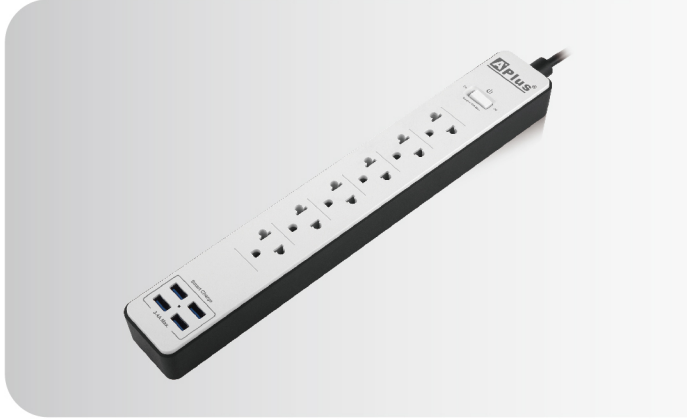

PlusCharger 2 Series

The PlusCharger 2-15A-18M is a Smart Charger Station rated at 15 Amps, it provides overload protection through power switch with built-in resettable circuit breaker. Built in MOV excess electricity for additional protection. It also equipped with smart charging station, SC-5VDC, USB charging port for smart devices power charging. The PlusCharger 2-15A-18M can ensure electrical safety and also provide power for devices with cables that can't reach any nearby electrical outlets.

- > Absorbs Excess Electricity through MOVs
- > Power Switch with Resettable Circuit Breaker
- > Fire Retardant Plastic Material
- > Provide Lightning, Surge, Overload Protection
- > Surge Suppression 900 Joules
- > Smart Charging Station 5VDC USB Charging Port
- > Grounded Multi-outlet Design
- > Wall Mountable

Specifications:

MODEL	PlusCharger 2-15A-18M
INPUT	
Voltage Range	110 - 240Vac
Frequency	50Hz or 60Hz
Type of Input	NEMA 5-15P plug
Cable Length	1.8M (5.9ft)
OUTPUT	
Power Rating	15A
Type of Output: Universal Nema	6 receptacles
USB Charging Port	5VDC, 4 ports, 3.4A Max.
PROTECTION	
Surge Rating	900 Joules
Overload Protection	Yes
Power Safety Shutdown	Yes
PHYSICAL	
Dimensions	320*50*32mm